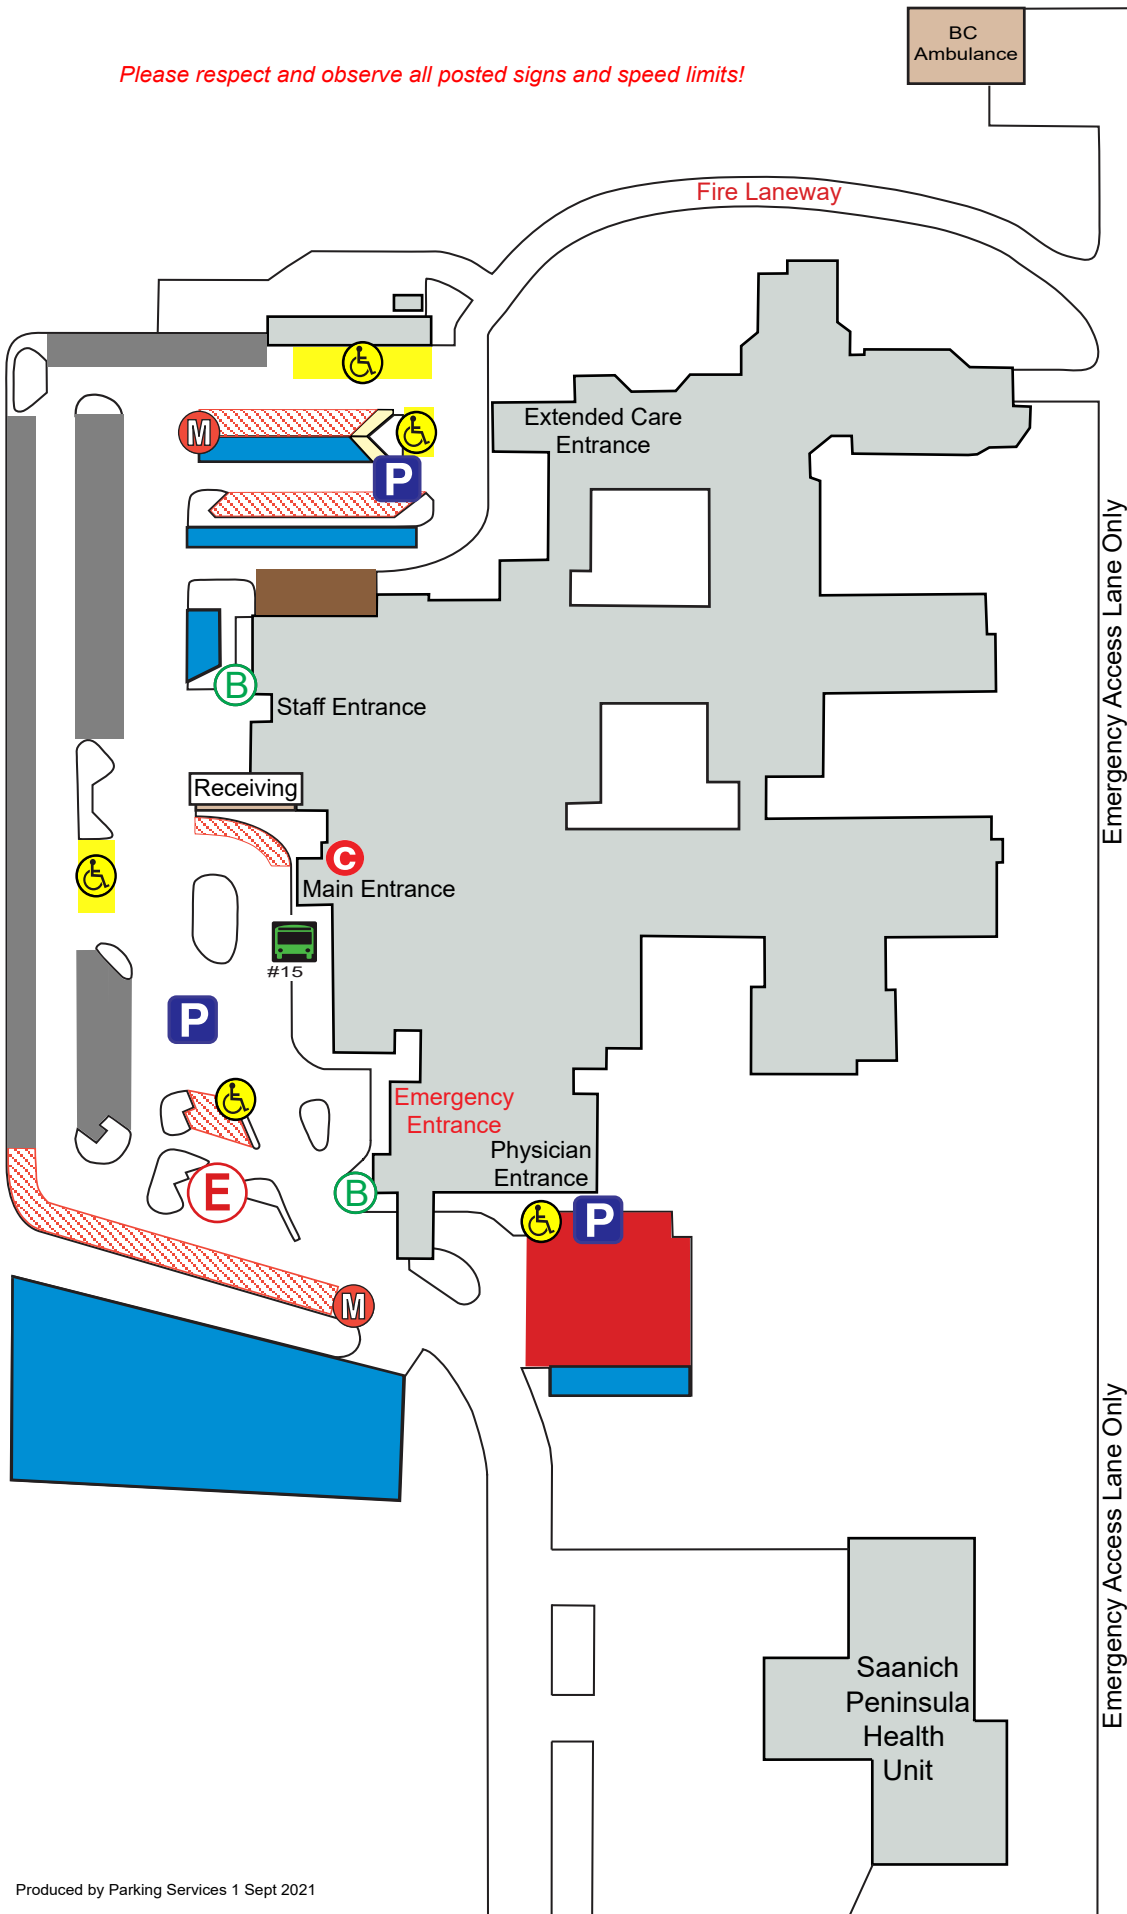

Saanich Peninsula Hospital Parking

Please respect and observe all posted signs and speed limits!

Legend:

- Parking Ticket Machines
- Change Machine
- Public/Staff Scramble
- Persons With Disabilities Public Parking
- Client Only
- Emergency Client Only
- General Staff
- Physician
- Authorized Vehicles Only
- Transport
- BCTransit Bus Stop
- Bicycle Rack
- Motorcycle or Scooter