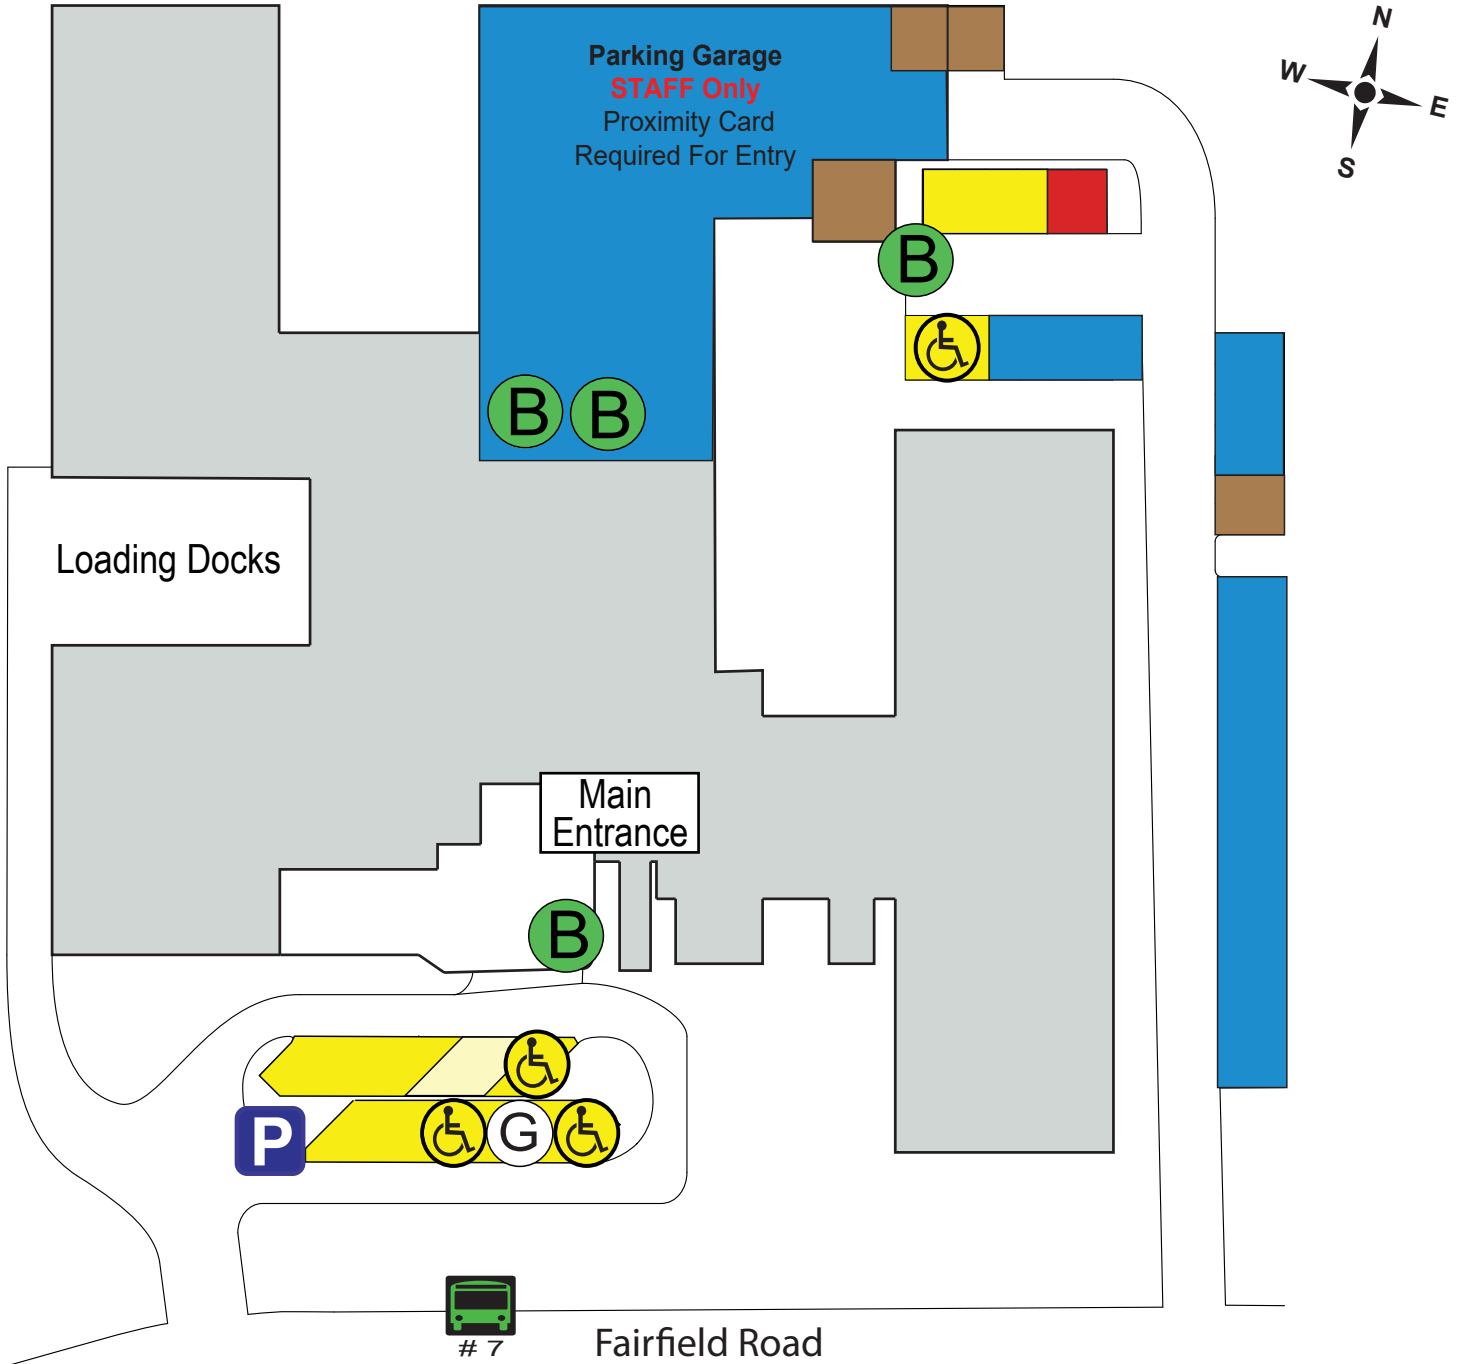

# GLENGARRY HOSPITAL Parking Map

## Legend:

*Please respect and observe all posted signs and speed limits!*

- |  |  |
|--|--|
|  Parking Ticket Machines                  |  Physician  |
|  Public Parking                           |  Authorized FMO Vehicles  |
|  Persons With Disabilities Public Parking |  VIHA Transport   |
|  Gift Shop                                |   BCTransit Bus Stop |
|  Staff                                    |  Bicycle Rack   |