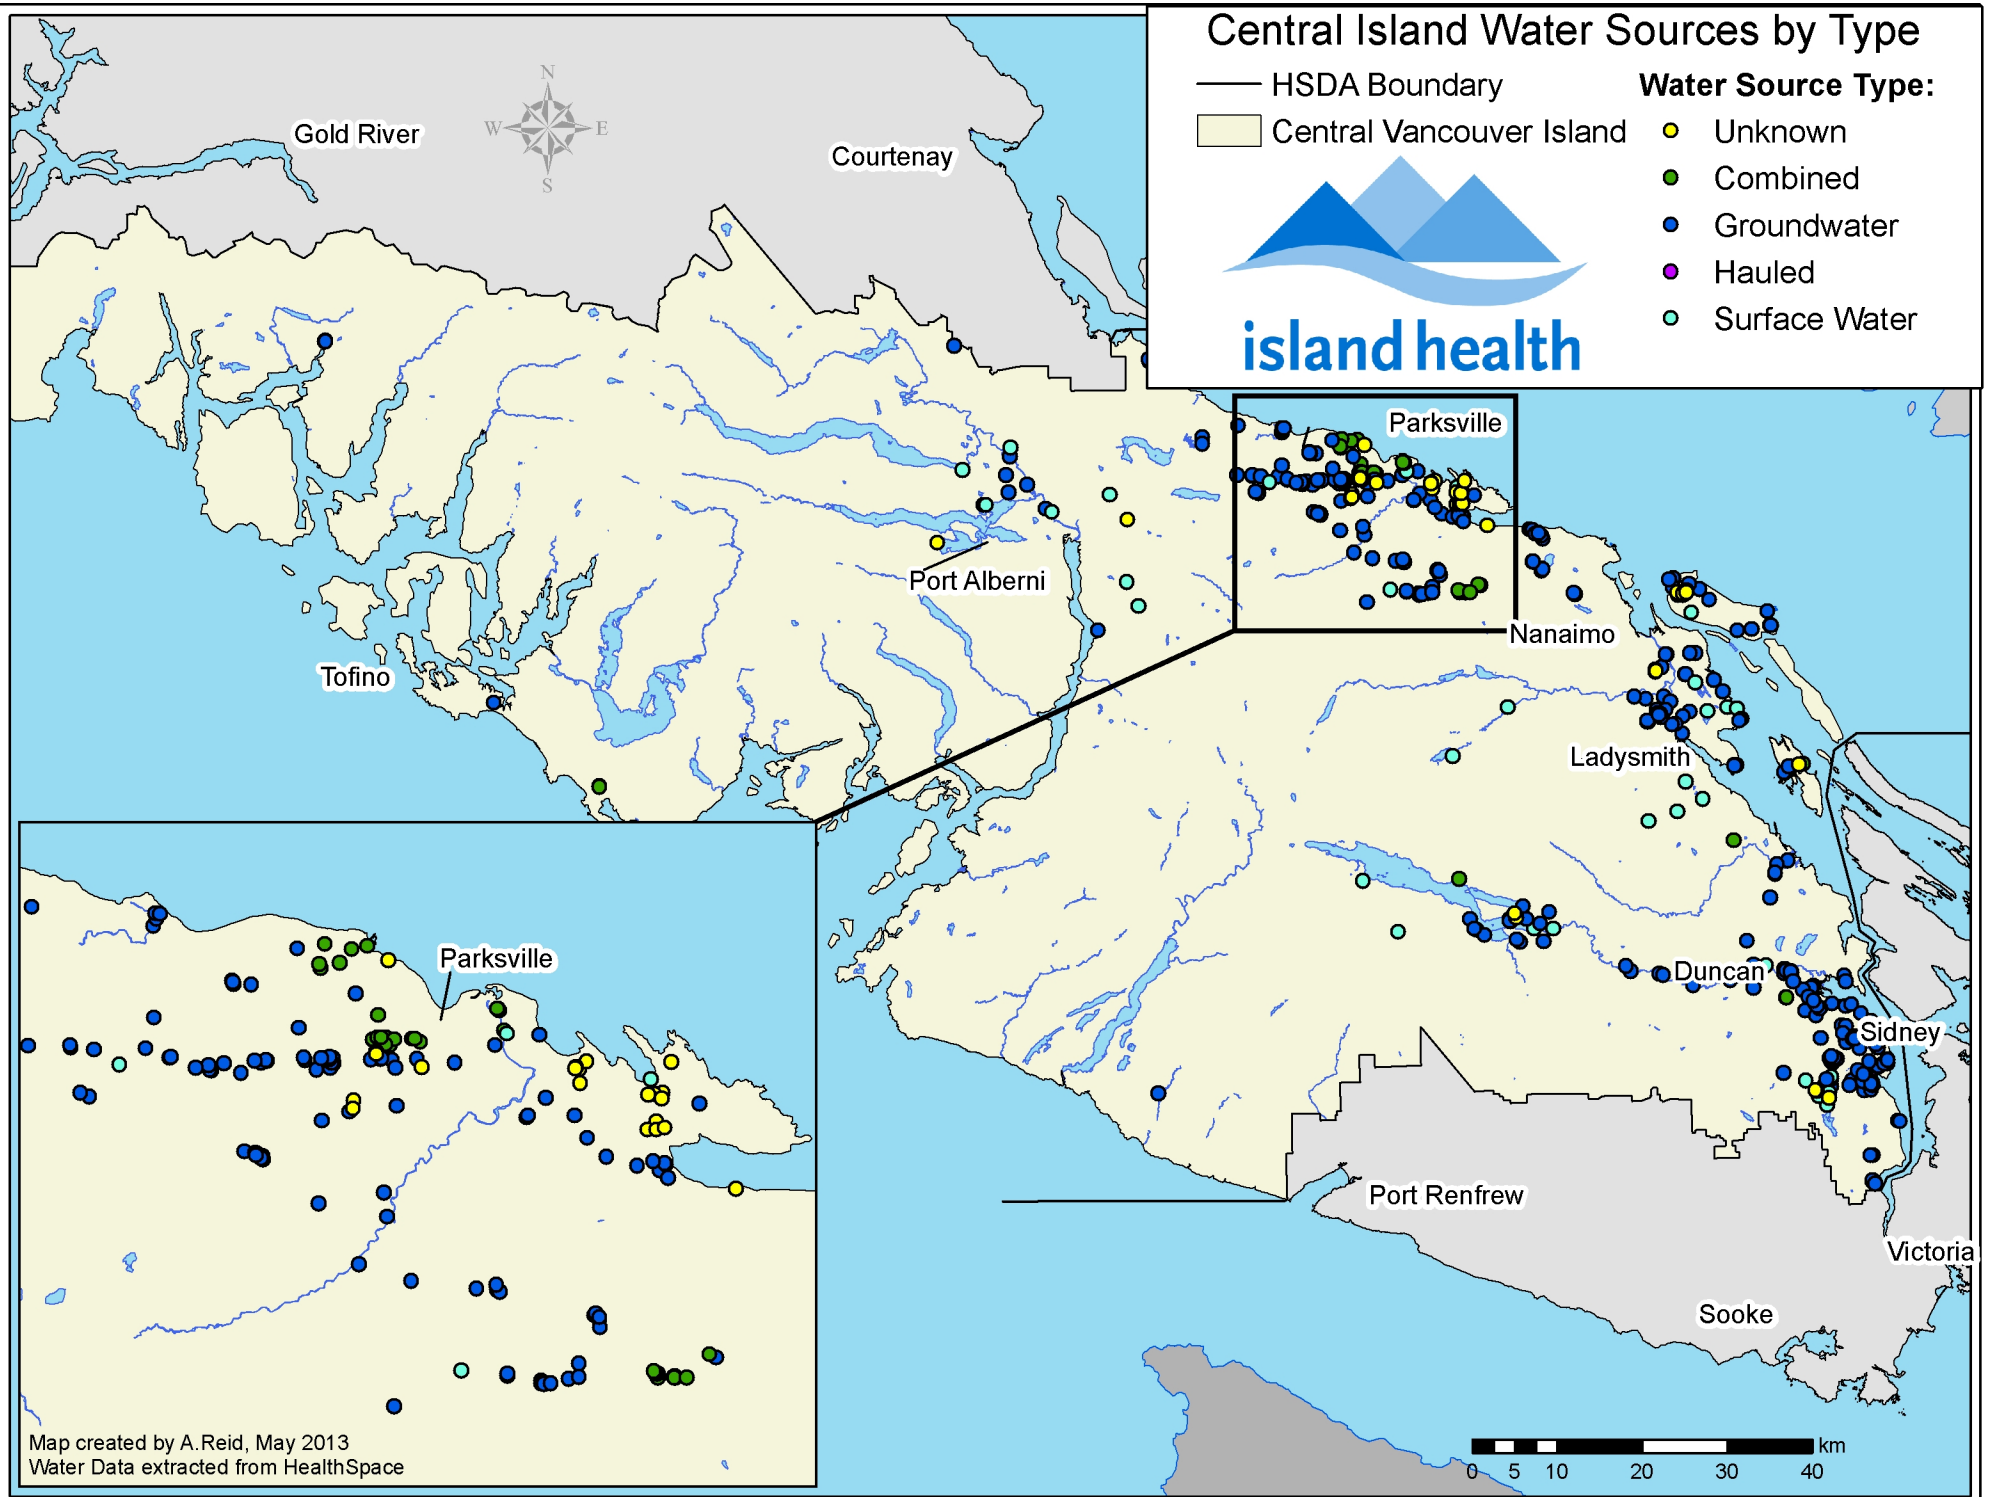

Central Island Water Sources by Type

— HSDA Boundary

Central Vancouver Island

Water Source Type:

● Unknown

● Combined

● Groundwater

● Hauled

● Surface Water

island health

Map created by A.Reid, May 2013
Water Data extracted from HealthSpace

0 5 10 20 30 40 km