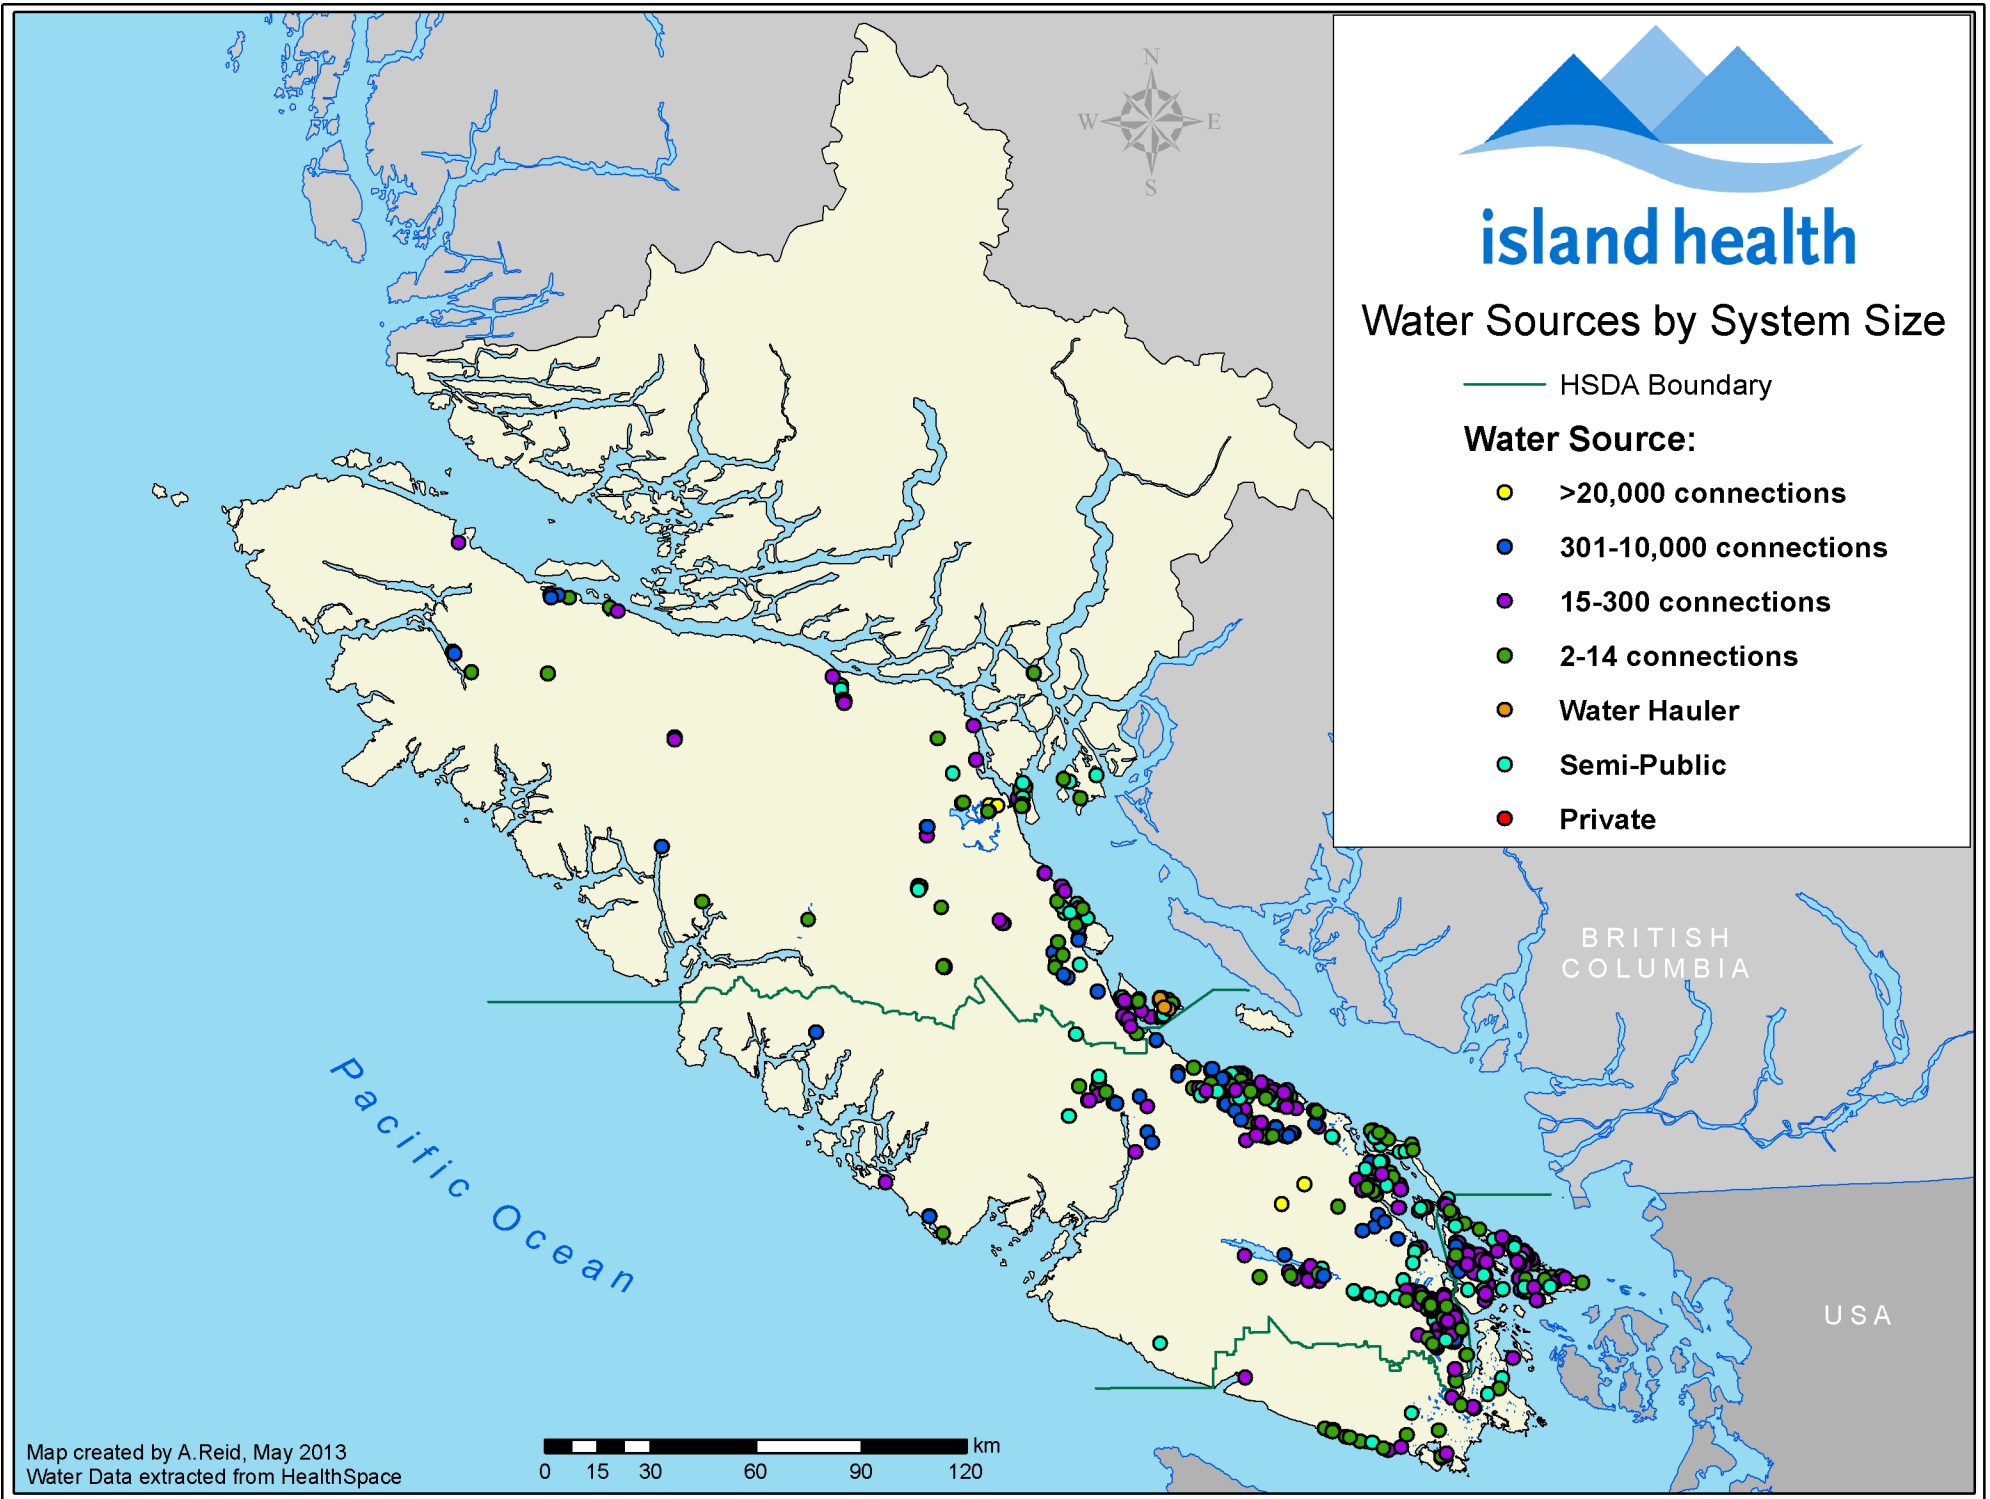

island health

## Water Sources by System Size

— HSDA Boundary

### Water Source:

- >20,000 connections
- 301-10,000 connections
- 15-300 connections
- 2-14 connections
- Water Hauler
- Semi-Public
- Private

Map created by A.Reid, May 2013  
Water Data extracted from HealthSpace

0 15 30 60 90 120 km